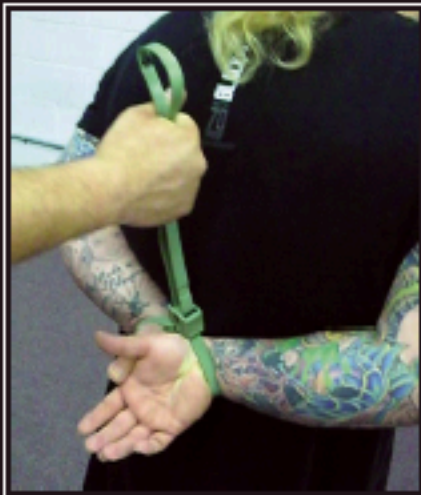

# COBRA CUTTER

Safety Cutting Tool / Key Chain

## No Knife? - No Problem!

Recessed Safety Cutting Blade

Unbreakable Plastic Housing

Sturdy Key Ring

Available in:  
**Tan, Black and Yellow.**

Customized Logo and Color Printing  
Available as a promotional item  
(Minimum order requirement)

Patent Pending

Cuts Cobra Cuffs

For Law Enforcement Use Only

Emergency Seat Belt Cutter

Box Opener

Tough Plastic Packaging

Toll Free in U.S. 1-800-525-9878

P.O. Box 16572 Asheville, NC 28816