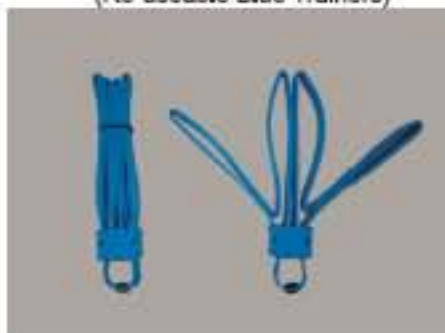

Re-Useable Blue Trainers allows officers to use Cobra Cuffs in Training procedures without wasting product. Proper techniques and procedures can be refined using the same design, just without the Double-Lock. Straps simply pull free with minor resistance.

Warning: Never Use Blue Trainers on Suspects in Actual Arrest Procedure - For Demonstration Purposes Only

(Re-useable Blue Trainers)